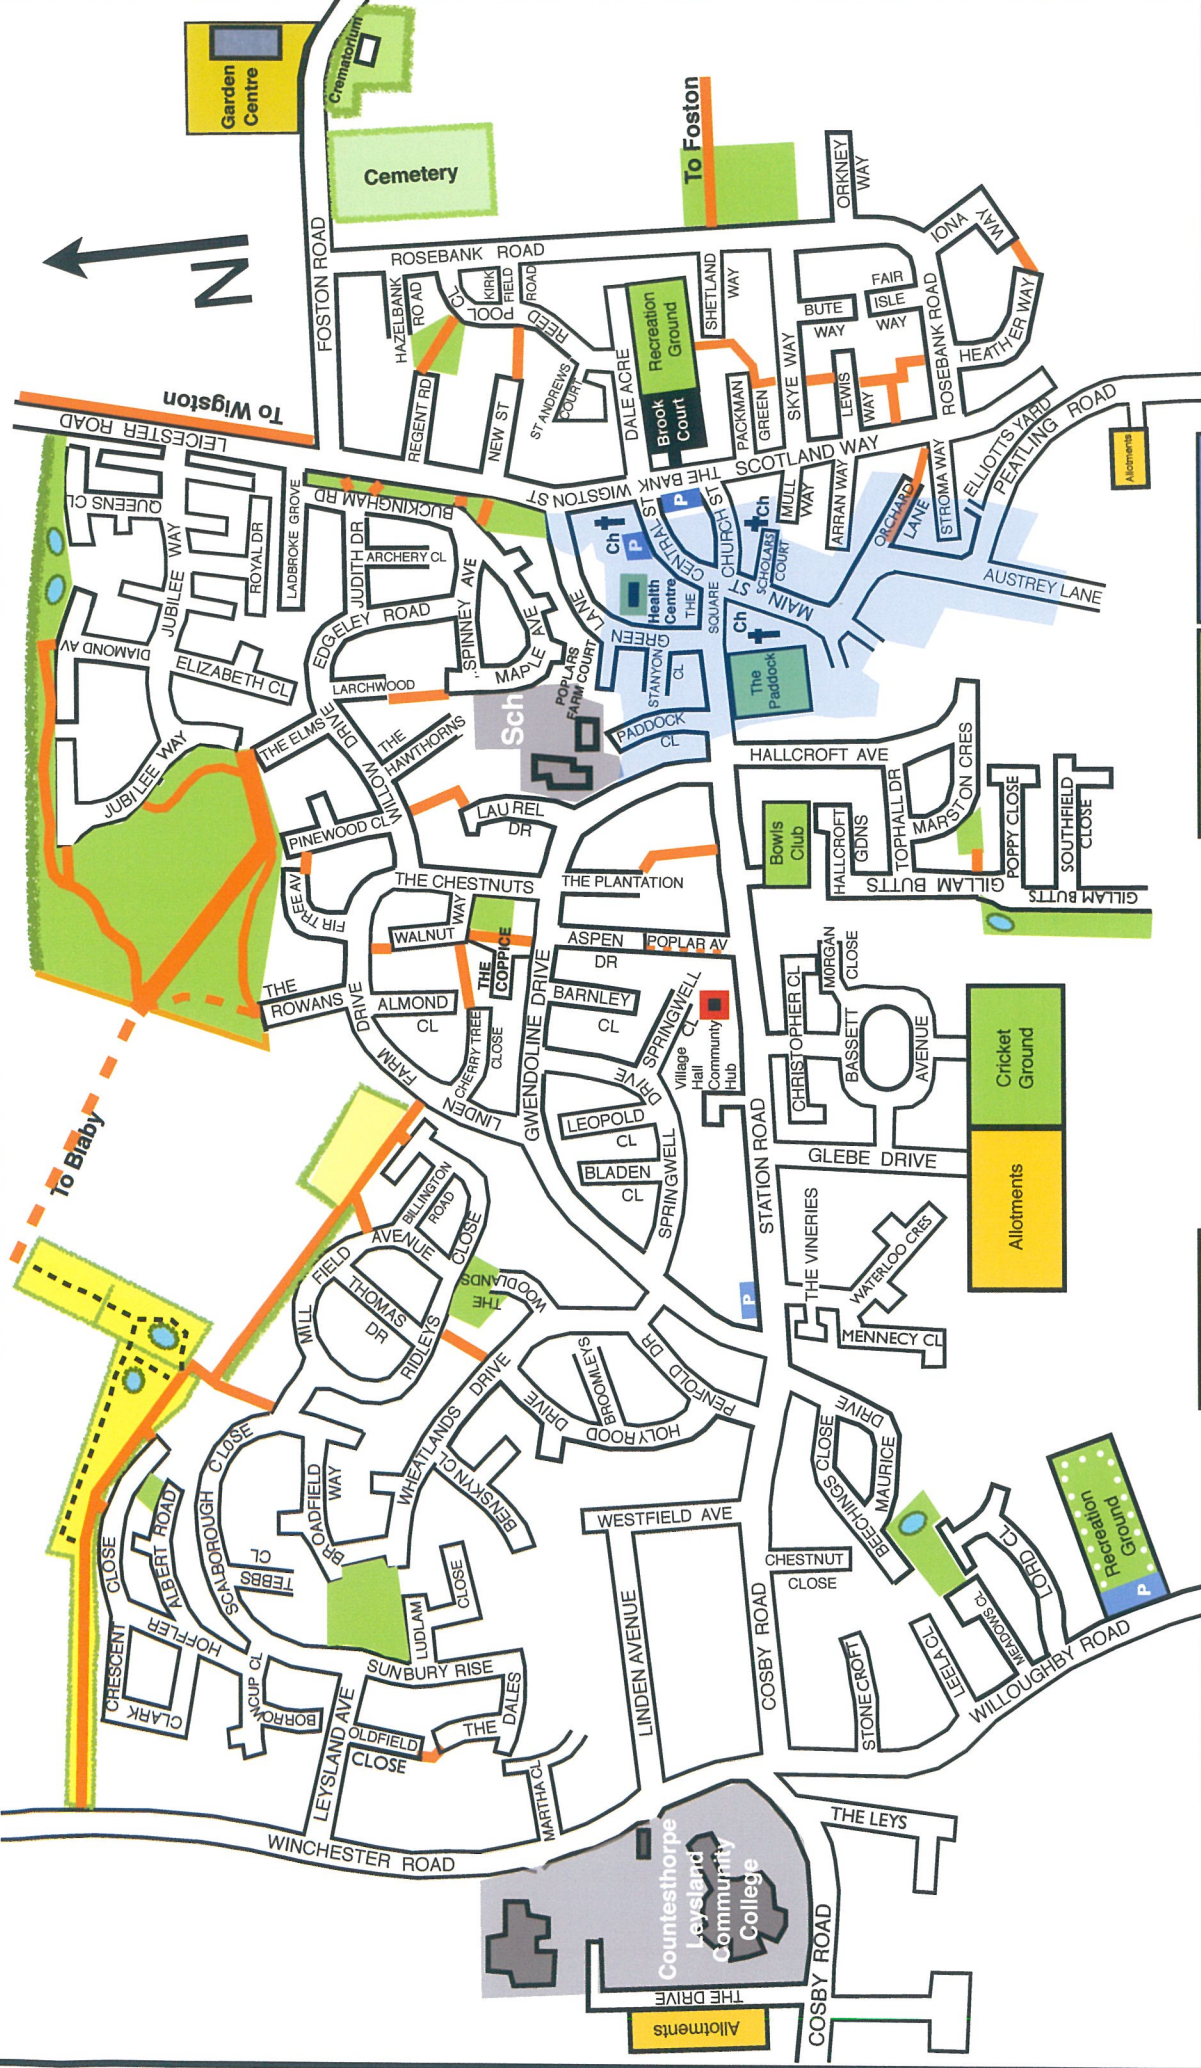

COUNTESTHORPE 2019

Countesthorpe Conservation Area. Please note this is an Approximate

Car Park

Recreation and Open Areas

Public

Bridle Path

Country Park

Foot Paths

Trim Trail

www.countesthorpeparishcouncil.co.uk